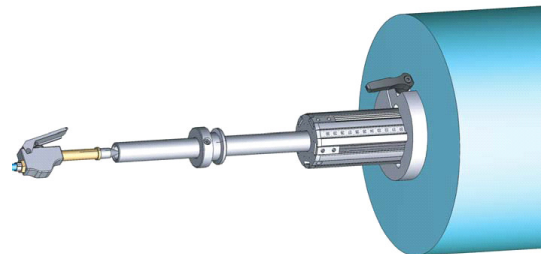

### **ROVEMA – pneumatic film reel shaft**

#### **convincing advantages:**

- easier and faster exchange of film reel
- integrated adjustment scale
- no restrictions compared to your present film reel diameter
- easier modernization at all ROVEMA pillow bag machines

#### **scope of supply:**

- pneumatic film reel spindle which fits the size of your machine
- compressed air connection
- air pistol
- spiral compressed air tube

For more information about the pneumatic film reel shaft as well as prices and delivery times or in case of questions regarding your ROVEMA packaging machine, your contact persons at ROVEMA Service are always at your disposal.