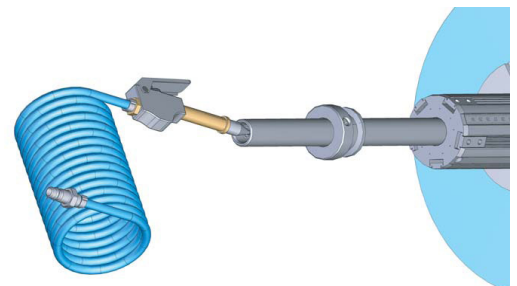

### **ROVEMA – pneumatic film reel shaft**

#### **convincing advantages:**

- easier and faster exchange of film reel
- integrated adjustment scale
- no restrictions compared to your present film reel diameter
- easier modernization at all ROVEMA pillow bag machines

#### **scope of supply:**

- pneumatic film reel spindle which fits the size of your machine
- compressed air connection
- air pistol
- spiral compressed air tube

For more information about the pneumatic film reel shaft as well as prices and delivery times or in case of questions regarding your ROVEMA packaging machine, your contact persons at ROVEMA Service are always at your disposal.