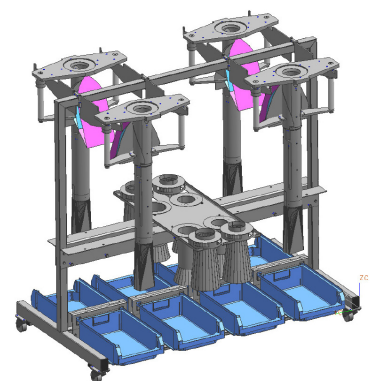

ROVEMA lifting device for film reels and format sets.

Convincing advantages:

- mobile unit for a simple and safe transport to the place of action
- easy adjustment according to machine installation height
- reduced risk of injuries because heavy lifting is being omitted

As an addition, you can use the **ROVEMA format set trolley**:

- easy fit, storage and transport even of heavy bagging machine format sets
- consumables, accessories and tools are stored orderly and kept in safe custody
- also a mobile unit and thus quickly in place in case of a format change