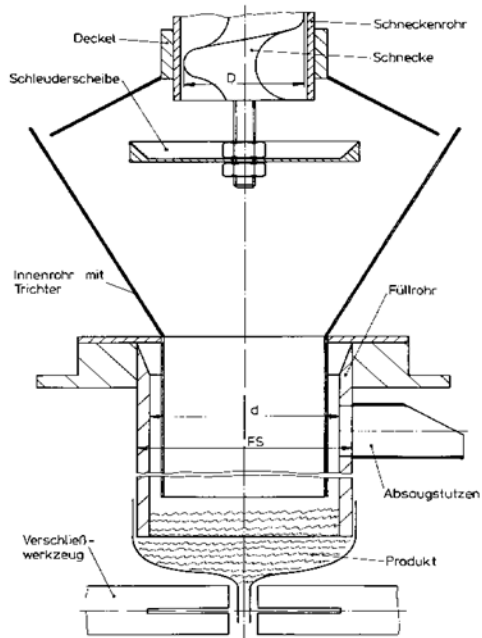

Auger Closure Options

Short auger,
spinner plate

Long auger,
drip washer or sieve restrictor

Long auger,
clam shell closure